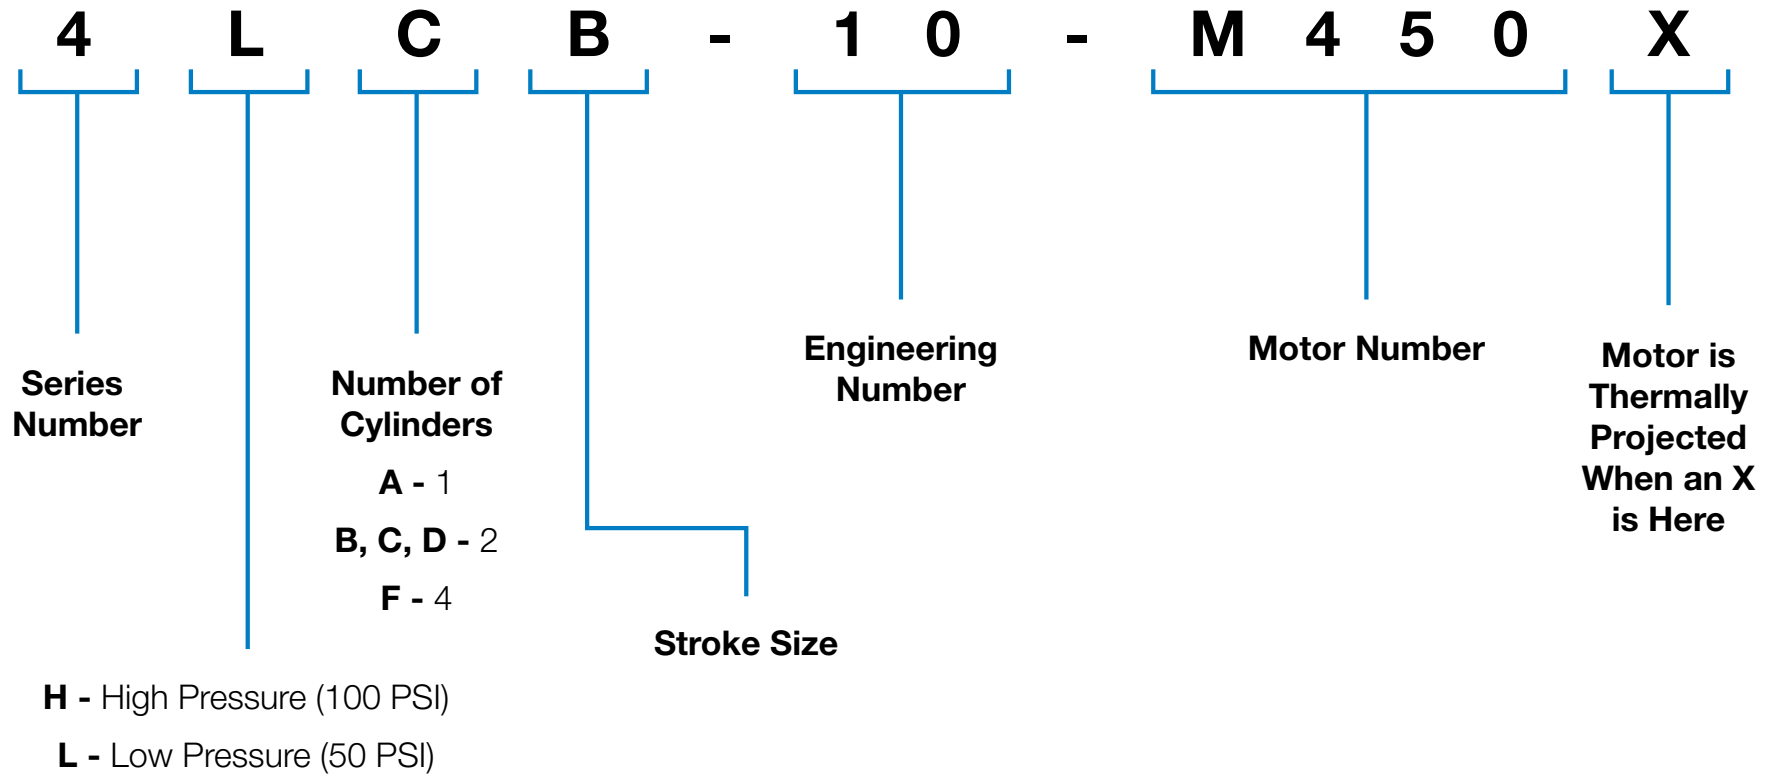

PISTON - PART NUMBER BREAKDOWN

GAST[®]

BIBUS[®]
SUPPORTING YOUR SUCCESS

BIBUS Austria Ges.m.b.H.
Ed.-Klinger-Str. 12
A-3423 St. Andrä-Wördern

Tel. +43 2242 33388
Email: info@bibus.at
www.bibus.at