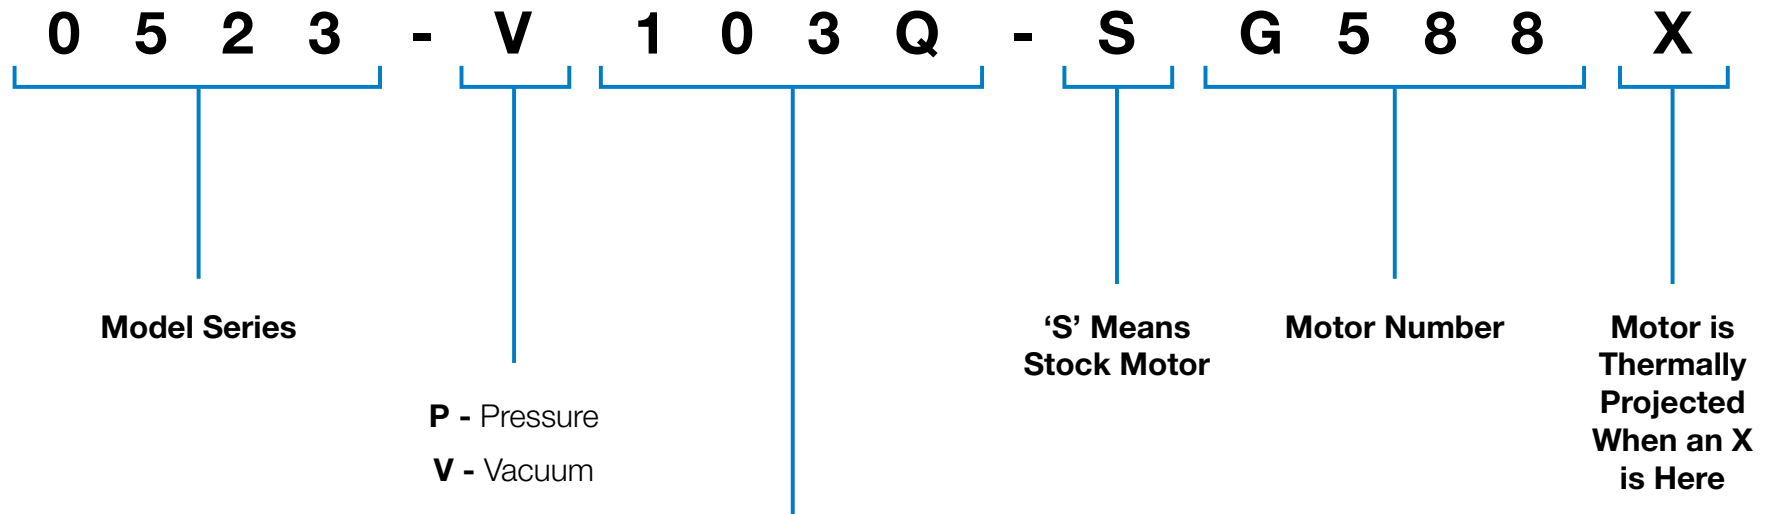

# ROTARY VANE - PART NUMBER BREAKDOWN

**Engineering Number:**  
**What is Special About the Unit, Color, Accessories, Packaging.**  
**When Numbers are Between 0-99 Units are Lubricated, 100-199 They are Oil Less.**