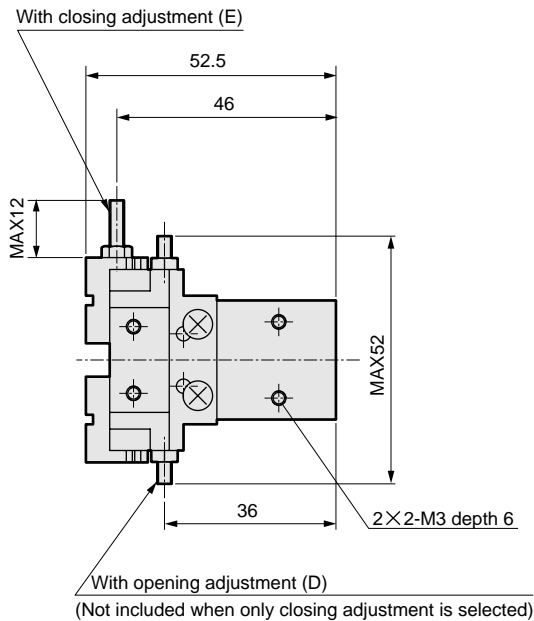

## Dimensions

RRC
GRC
RV3*
NHS
HR
LN
FH100
HAP
BSA2
BHA/BHG
LHA
LHAG
HKP
HLA/HLB
HLAG/HLBG
HEP
HCP
HMF
HMFB
HFP
HLC
HGP
FH500
HBL
HDL
HMD
HJL
<b>BHE</b>
CKG
CK
CKA
CKS
CKF
CKJ
CKL2
CKL2 -*HC
CKH2
CKLB2
NCK/ SCK/FCK
FJ
FK
Ending

- BHE-01CS (standard)
- BHE-01CS-D (with open angle adjustment mechanism)

- BHE-01CS-E (with close adjustment)
- BHE-01CS-DE (open and close adjustment)

- With switch

## Dimensions

- BHE-03CS (standard)
- BHE-03CS-D (with open adjustment)

- With switch

- BHE-03CS-E (with close adjustment)
- BHE-03CS-DE (open and close adjustment)

- With switch

RRC
GRC
RV3*
NHS
HR
LN
FH100
HAP
BSA2
BHA/BHG
LHA
LHAG
HKP
HLA/HLB
HLAG/HLBG
HEP
HCP
HMF
HMFb
HFP
HLC
HGP
FH500
HLB
HDL
HMD
HJL
<b>BHE</b>
CKG
CK
CKA
CKS
CKF
CKJ
CKL2
CKL2 *-HC
CKH2
CKLB2
NCK/SCK/FCK
FJ
FK
Ending
Centering hand
Hand

## Dimensions

- BHE-05CS (standard)
- BHE-05CS-D (with open adjustment)

- BHE-05CS-E (with close adjustment)
- BHE-05CS-DE (open and close adjustment)

- With switch

RRC
GRC
RV3*
NHS
HR
LN
FH100
HAP
BSA2
BHA/BHG
LHA
LHAG
HKP
HLA/HLB
HLAG/HLBG
HEP
HCP
HMF
HMFB
HFP
HLC
HGP
FH500
HLB
HDL
HMD
HJL
<b>BHE</b>
CKG
CK
CKA
CKS
CKF
CKJ
CKL2
CKL2 *-HC
CKH2
CKLB2
NCK/SCK/FCK
FJ
FK
Ending
Centering hand
Hand