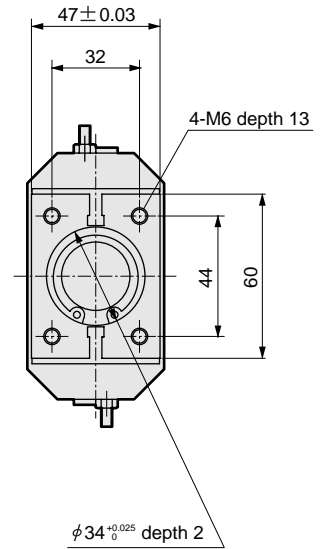

Dimensions

RRC
GRC
RV3*
NHS
HR
LN
FH100
HAP
BSA2
BHA/BHG
LHA
LHAG
HKP
HLA/HLB
HLAG/HLBG
HEP
HCP
HMF
HMFB
HFP
HLC
HGP
FH500
HBL
HDL
HMD
HJL
BHE
CKG
CK
CKA
CKS
CKF
CKJ
CKL2
CKL2 -*HC
CKH2
CKLB2
NCK/ SCK/FCK
FJ
FK
Ending

- BHE-06CS (standard)
- BHE-06CS-D (with open adjustment)