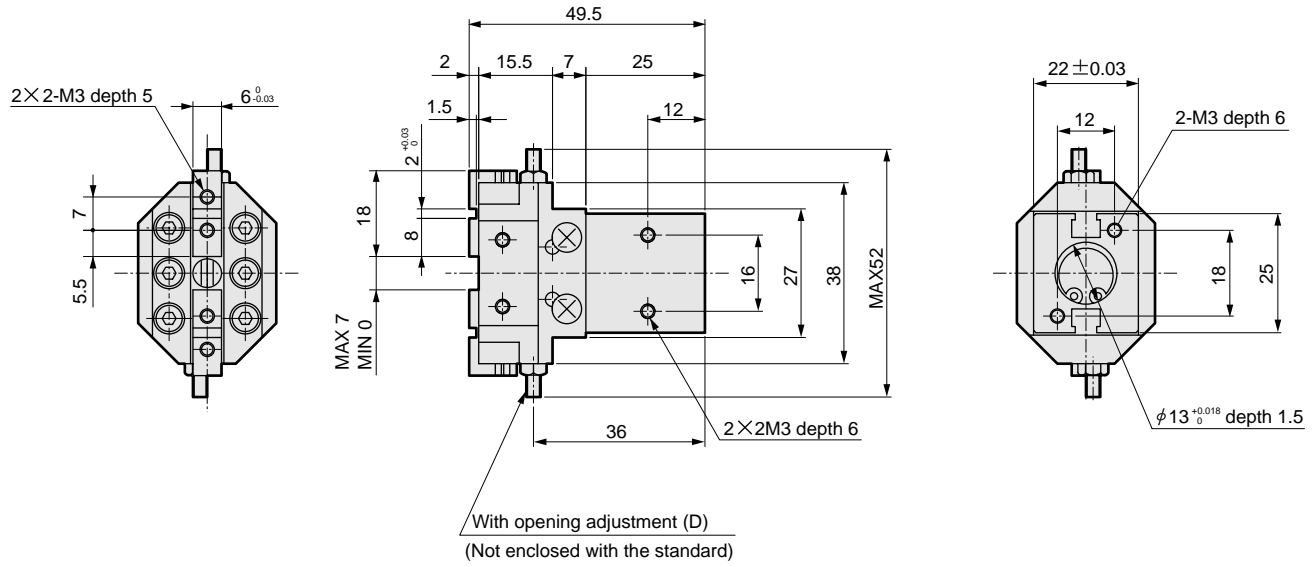

## Dimensions

RRC
GRC
RV3*
NHS
HR
LN
FH100
HAP
BSA2
BHA/BHG
LHA
LHAG
HKP
HLA/HLB
HLAG/HLBG
HEP
HCP
HMF
HMFB
HFP
HLC
HGP
FH500
HBL
HDL
HMD
HJL
<b>BHE</b>
CKG
CK
CKA
CKS
CKF
CKJ
CKL2
CKL2 -*HC
CKH2
CKLB2
NCK/ SCK/FCK
FJ
FK
Ending

- BHE-01CS (standard)
- BHE-01CS-D (with open angle adjustment mechanism)

- BHE-01CS-E (with close adjustment)
- BHE-01CS-DE (open and close adjustment)

- With switch

## Dimensions

- BHE-03CS (standard)
- BHE-03CS-D (with open adjustment)

- With switch

- BHE-03CS-E (with close adjustment)
- BHE-03CS-DE (open and close adjustment)

- With switch

RRC
GRC
RV3*
NHS
HR
LN
FH100
HAP
BSA2
BHA/BHG
LHA
LHAG
HKP
HLA/HLB
HLAG/HLBG
HEP
HCP
HMF
HMFb
HFP
HLC
HGP
FH500
HLB
HDL
HMD
HJL
<b>BHE</b>
CKG
CK
CKA
CKS
CKF
CKJ
CKL2
CKL2 *-HC
CKH2
CKLB2
NCK/SCK/FCK
FJ
FK
Ending
Centering hand
Hand

## Dimensions

- BHE-05CS (standard)
- BHE-05CS-D (with open adjustment)

- BHE-05CS-E (with close adjustment)
- BHE-05CS-DE (open and close adjustment)

- With switch

RRC
GRC
RV3*
NHS
HR
LN
FH100
HAP
BSA2
BHA/BHG
LHA
LHAG
HKP
HLA/HLB
HLAG/HLBG
HEP
HCP
HMF
HMFB
HFP
HLC
HGP
FH500
HLB
HDL
HMD
HJL
<b>BHE</b>
CKG
CK
CKA
CKS
CKF
CKJ
CKL2
CKL2 *-HC
CKH2
CKLB2
NCK/SCK/FCK
FJ
FK
Ending
Centering hand
Hand