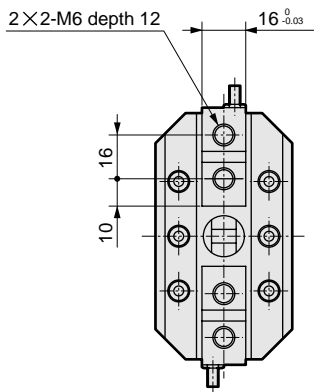

Dimensions

RRC
GRC
RV3*
NHS
HR
LN
FH100
HAP
BSA2
BHA/BHG
LHA
LHAG
HKP
HLA/HLB
HLAG/HLBG
HEP
HCP
HMF
HMFB
HFP
HLC
HGP
FH500
HBL
HDL
HMD
HJL
BHE
CKG
CK
CKA
CKS
CKF
CKJ
CKL2
CKL2 -*HC
CKH2
CKLB2
NCK/ SCK/FCK
FJ
FK
Ending

- BHE-06CS (standard)
- BHE-06CS-D (with open adjustment)