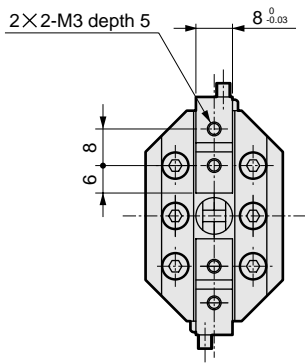

## Dimensions

RRC
GRC
RV3*
NHS
HR
LN
FH100
HAP
BSA2
BHA/BHG
LHA
LHAG
HKP
HLA/HLB
HLAG/HLBG
HEP
HCP
HMF
HMFB
HFP
HLC
HGP
FH500
HBL
HDL
HMD
HJL
<b>BHE</b>
CKG
CK
CKA
CKS
CKF
CKJ
CKL2
CKL2 -*HC
CKH2
CKLB2
NCK/ SCK/FCK
FJ
FK
Ending

- BHE-01CS (standard)
- BHE-01CS-D (with open angle adjustment mechanism)

- BHE-01CS-E (with close adjustment)
- BHE-01CS-DE (open and close adjustment)

- With switch

## Dimensions

- BHE-03CS (standard)
- BHE-03CS-D (with open adjustment)

- With switch

- BHE-03CS-E (with close adjustment)
- BHE-03CS-DE (open and close adjustment)

- With switch

RRC
GRC
RV3*
NHS
HR
LN
FH100
HAP
BSA2
BHA/BHG
LHA
LHAG
HKP
HLA/HLB
HLAG/HLBG
HEP
HCP
HMF
HMFb
HFP
HLC
HGP
FH500
HLB
HDL
HMD
HJL
<b>BHE</b>
CKG
CK
CKA
CKS
CKF
CKJ
CKL2
CKL2 *-HC
CKH2
CKLB2
NCK/SCK/FCK
FJ
FK
Ending
Centering hand
Hand

## Dimensions

RRC
GRC
RV3*
NHS
HR
LN
FH100
HAP
BSA2
BHA/ BHG
LHA
LHAG
HKP
HLA/ HLB
HLAG/ HLBG
HEP
HCP
HMF
HMFB
HFP
HLC
HGP
FH500
HBL
HDL
HMD
HJL
<b>BHE</b>
CKG
CK
CKA
CKS
CKF
CKJ
CKL2
CKL2 -*-HC
CKH2
CKLB2
NCK/ SCK/FCK
FJ
FK
Ending