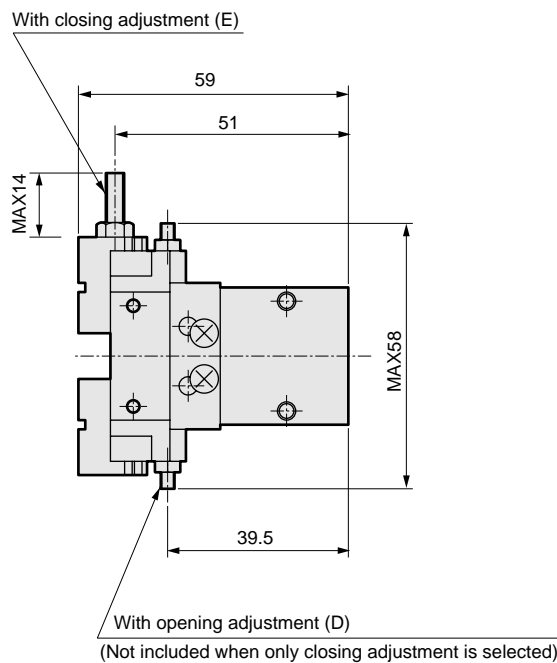

## Dimensions

- BHE-03CS (standard)
- BHE-03CS-D (with open adjustment)

- With switch

- BHE-03CS-E (with close adjustment)
- BHE-03CS-DE (open and close adjustment)

- With switch

RRC
GRC
RV3*
NHS
HR
LN
FH100
HAP
BSA2
BHA/BHG
LHA
LHAG
HKP
HLA/HLB
HLAG/HLBG
HEP
HCP
HMF
HMFb
HFP
HLC
HGP
FH500
HLB
HDL
HMD
HJL
<b>BHE</b>
CKG
CK
CKA
CKS
CKF
CKJ
CKL2
CKL2 *-HC
CKH2
CKLB2
NCK/SCK/FCK
FJ
FK
Ending
Centering hand
Hand

## Dimensions

RRC
GRC
RV3*
NHS
HR
LN
FH100
HAP
BSA2
BHA/ BHG
LHA
LHAG
HKP
HLA/ HLB
HLAG/ HLBG
HEP
HCP
HMF
HMFB
HFP
HLC
HGP
FH500
HBL
HDL
HMD
HJL
<b>BHE</b>
CKG
CK
CKA
CKS
CKF
CKJ
CKL2
CKL2 -*-HC
CKH2
CKLB2
NCK/ SCK/FCK
FJ
FK
Ending

## Dimensions

- BHE-05CS (standard)
- BHE-05CS-D (with open adjustment)

- BHE-05CS-E (with close adjustment)
- BHE-05CS-DE (open and close adjustment)

- With switch

RRC
GRC
RV3*
NHS
HR
LN
FH100
HAP
BSA2
BHA/BHG
LHA
LHAG
HKP
HLA/HLB
HLAG/HLBG
HEP
HCP
HMF
HMFB
HFP
HLC
HGP
FH500
HLB
HDL
HMD
HJL
<b>BHE</b>
CKG
CK
CKA
CKS
CKF
CKJ
CKL2
CKL2 *-HC
CKH2
CKLB2
NCK/SCK/FCK
FJ
FK
Ending
Centering hand
Hand