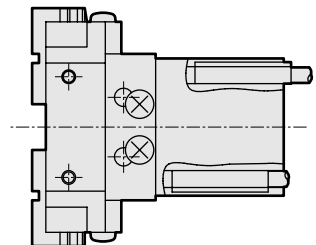

## Dimensions

- BHE-03CS (standard)
- BHE-03CS-D (with open adjustment)

- With switch

- BHE-03CS-E (with close adjustment)
- BHE-03CS-DE (open and close adjustment)

- With switch

RRC
GRC
RV3*
NHS
HR
LN
FH100
HAP
BSA2
BHA/BHG
LHA
LHAG
HKP
HLA/HLB
HLAG/HLBG
HEP
HCP
HMF
HMFb
HFP
HLC
HGP
FH500
HLB
HDL
HMD
HJL
<b>BHE</b>
CKG
CK
CKA
CKS
CKF
CKJ
CKL2
CKL2 *-HC
CKH2
CKLB2
NCK/SCK/FCK
FJ
FK
Ending
Centering hand
Hand

## Dimensions

RRC
GRC
RV3*
NHS
HR
LN
FH100
HAP
BSA2
BHA/ BHG
LHA
LHAG
HKP
HLA/ HLB
HLAG/ HLBG
HEP
HCP
HMF
HMFB
HFP
HLC
HGP
FH500
HBL
HDL
HMD
HJL
<b>BHE</b>
CKG
CK
CKA
CKS
CKF
CKJ
CKL2
CKL2 -*-HC
CKH2
CKLB2
NCK/ SCK/FCK
FJ
FK
Ending