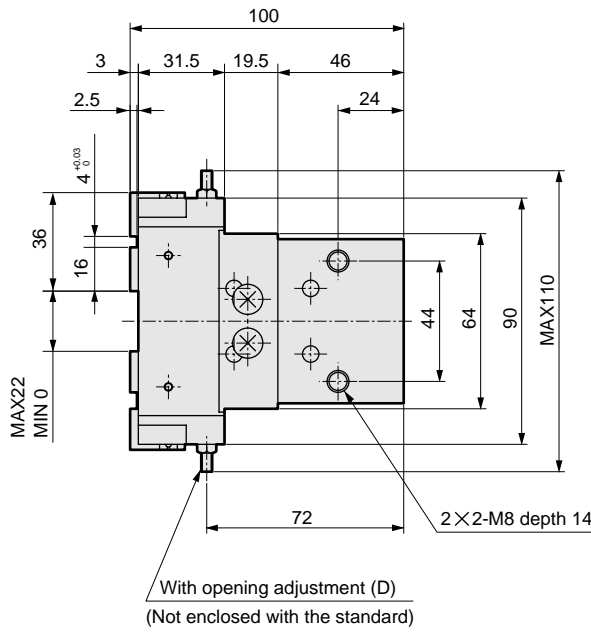

Dimensions

RRC
GRC
RV3*
NHS
HR
LN
FH100
HAP
BSA2
BHA/BHG
LHA
LHAG
HKP
HLA/HLB
HLAG/HLBG
HEP
HCP
HMF
HMFB
HFP
HLC
HGP
FH500
HBL
HDL
HMD
HJL
BHE
CKG
CK
CKA
CKS
CKF
CKJ
CKL2
CKL2 -*HC
CKH2
CKLB2
NCK/ SCK/FCK
FJ
FK
Ending

- BHE-06CS (standard)
- BHE-06CS-D (with open adjustment)