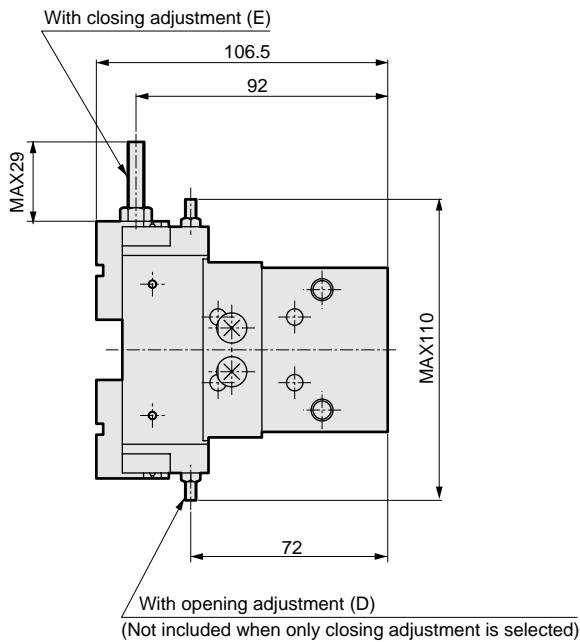

- BHE-06CS-E (with close adjustment)
- BHE-06CS-DE (open and close adjustment)