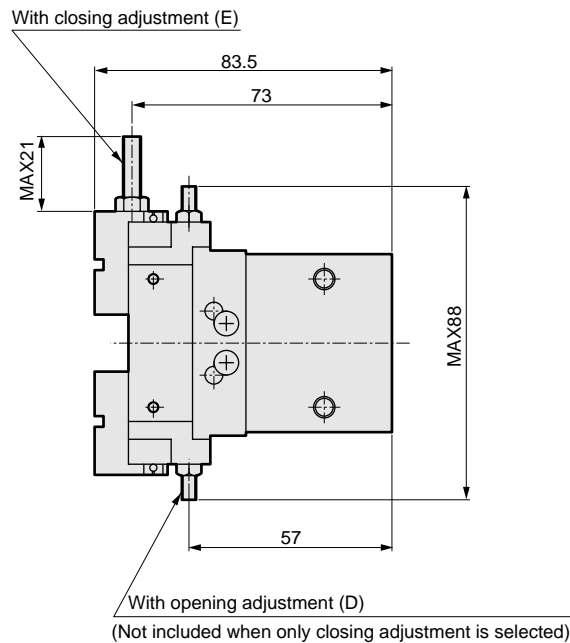

## Dimensions

RRC
GRC
RV3*
NHS
HR
LN
FH100
HAP
BSA2
BHA/ BHG
LHA
LHAG
HKP
HLA/ HLB
HLAG/ HLBG
HEP
HCP
HMF
HMFB
HFP
HLC
HGP
FH500
HBL
HDL
HMD
HJL
<b>BHE</b>
CKG
CK
CKA
CKS
CKF
CKJ
CKL2
CKL2 -*-HC
CKH2
CKLB2
NCK/ SCK/FCK
FJ
FK
Ending

- BHE-04CS (standard)
- BHE-04CS-D (with open adjustment)

- BHE-04CS-E (with close adjustment)
- BHE-04CS-DE (open and close adjustment)

## Dimensions

- BHE-05CS (standard)
- BHE-05CS-D (with open adjustment)

- BHE-05CS-E (with close adjustment)
- BHE-05CS-DE (open and close adjustment)

- With switch

RRC
GRC
RV3*
NHS
HR
LN
FH100
HAP
BSA2
BHA/BHG
LHA
LHAG
HKP
HLA/HLB
HLAG/HLBG
HEP
HCP
HMF
HMFB
HFP
HLC
HGP
FH500
HLB
HDL
HMD
HJL
<b>BHE</b>
CKG
CK
CKA
CKS
CKF
CKJ
CKL2
CKL2 *-HC
CKH2
CKLB2
NCK/SCK/FCK
FJ
FK
Ending
Centering hand
Hand

## Dimensions

RRC
GRC
RV3*
NHS
HR
LN
FH100
HAP
BSA2
BHA/BHG
LHA
LHAG
HKP
HLA/HLB
HLAG/HLBG
HEP
HCP
HMF
HMFB
HFP
HLC
HGP
FH500
HBL
HDL
HMD
HJL
<b>BHE</b>
CKG
CK
CKA
CKS
CKF
CKJ
CKL2
CKL2 -*HC
CKH2
CKLB2
NCK/ SCK/FCK
FJ
FK
Ending