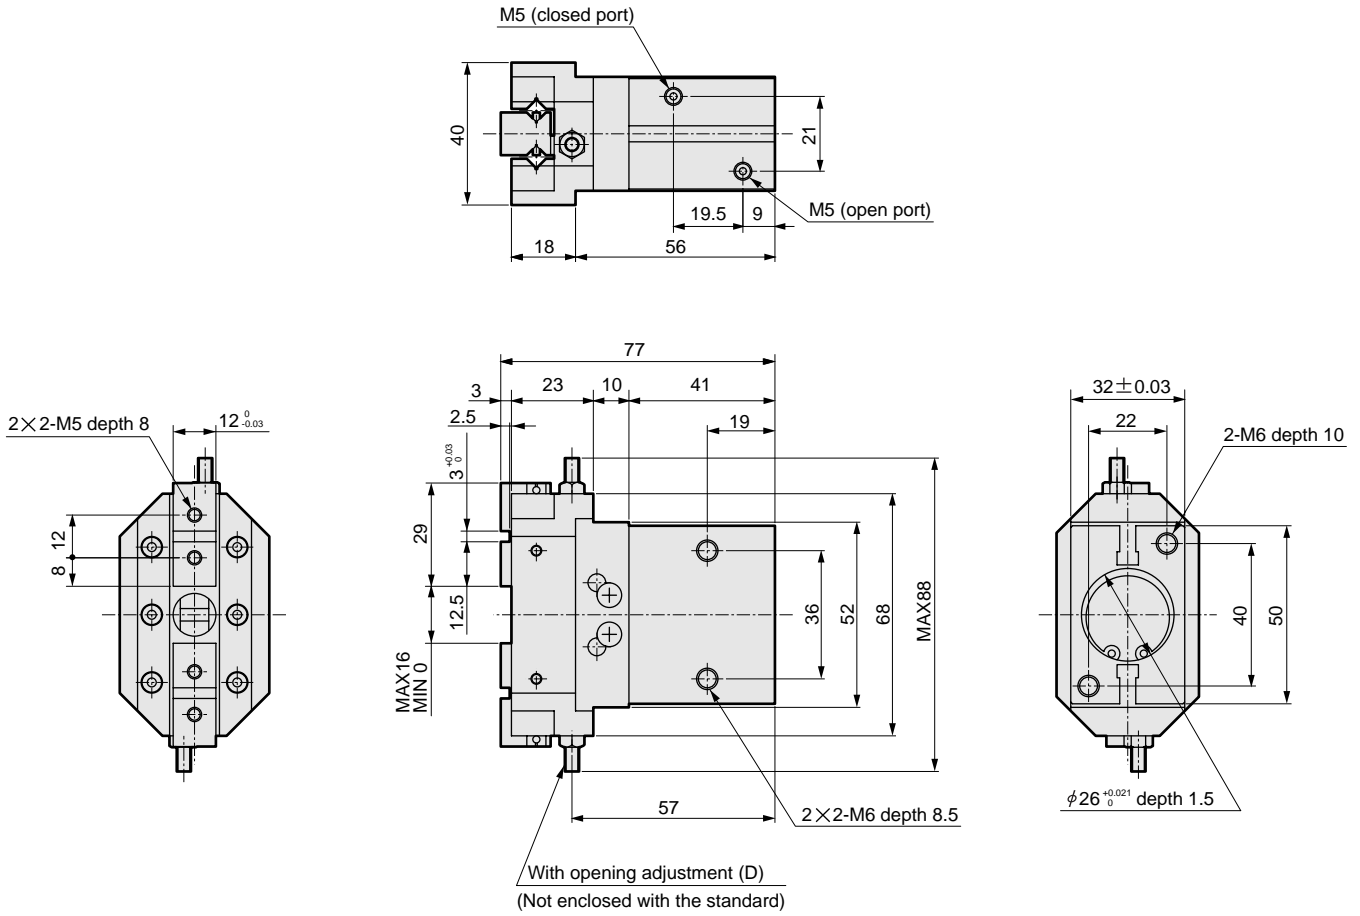

- BHE-04CS (standard)
- BHE-04CS-D (with open adjustment)

- BHE-04CS-E (with close adjustment)
- BHE-04CS-DE (open and close adjustment)

## Dimensions

- BHE-05CS (standard)
- BHE-05CS-D (with open adjustment)

- BHE-05CS-E (with close adjustment)
- BHE-05CS-DE (open and close adjustment)

- With switch

RRC
GRC
RV3*
NHS
HR
LN
FH100
HAP
BSA2
BHA/BHG
LHA
LHAG
HKP
HLA/HLB
HLAG/HLBG
HEP
HCP
HMF
HMFB
HFP
HLC
HGP
FH500
HLB
HDL
HMD
HJL
<b>BHE</b>
CKG
CK
CKA
CKS
CKF
CKJ
CKL2
CKL2 *-HC
CKH2
CKLB2
NCK/SCK/FCK
FJ
FK
Ending
Centering hand
Hand