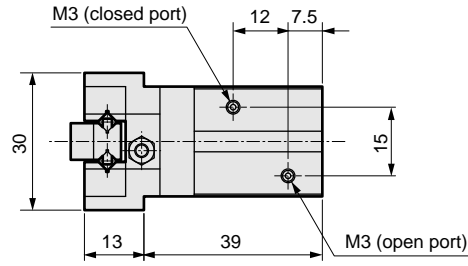

## Dimensions

RRC
GRC
RV3*
NHS
HR
LN
FH100
HAP
BSA2
BHA/BHG
LHA
LHAG
HKP
HLA/HLB
HLAG/HLBG
HEP
HCP
HMF
HMFB
HFP
HLC
HGP
FH500
HBL
HDL
HMD
HJL
<b>BHE</b>
CKG
CK
CKA
CKS
CKF
CKJ
CKL2
CKL2 -*HC
CKH2
CKLB2
NCK/ SCK/FCK
FJ
FK
Ending

- BHE-01CS (standard)
- BHE-01CS-D (with open angle adjustment mechanism)

- BHE-01CS-E (with close adjustment)
- BHE-01CS-DE (open and close adjustment)

- With switch

## Dimensions

- BHE-03CS (standard)
- BHE-03CS-D (with open adjustment)

- With switch

- BHE-03CS-E (with close adjustment)
- BHE-03CS-DE (open and close adjustment)

- With switch

RRC
GRC
RV3*
NHS
HR
LN
FH100
HAP
BSA2
BHA/BHG
LHA
LHAG
HKP
HLA/HLB
HLAG/HLBG
HEP
HCP
HMF
HMFb
HFP
HLC
HGP
FH500
HLB
HDL
HMD
HJL
<b>BHE</b>
CKG
CK
CKA
CKS
CKF
CKJ
CKL2
CKL2 *-HC
CKH2
CKLB2
NCK/SCK/FCK
FJ
FK
Ending
Centering hand
Hand

## Dimensions

RRC
GRC
RV3*
NHS
HR
LN
FH100
HAP
BSA2
BHA/ BHG
LHA
LHAG
HKP
HLA/ HLB
HLAG/ HLBG
HEP
HCP
HMF
HMFB
HFP
HLC
HGP
FH500
HBL
HDL
HMD
HJL
<b>BHE</b>
CKG
CK
CKA
CKS
CKF
CKJ
CKL2
CKL2 -*-HC
CKH2
CKLB2
NCK/ SCK/FCK
FJ
FK
Ending