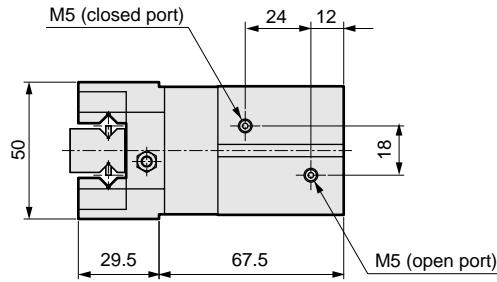

Dimensions

RRC
GRC
RV3*
NHS
HR
LN
FH100
HAP
BSA2
BHA/BHG
LHA
LHAG
HKP
HLA/HLB
HLAG/HLBG
HEP
HCP
HMF
HMFB
HFP
HLC
HGP
FH500
HBL
HDL
HMD
HJL
BHE
CKG
CK
CKA
CKS
CKF
CKJ
CKL2
CKL2 -*HC
CKH2
CKLB2
NCK/ SCK/FCK
FJ
FK
Ending

- BHE-06CS (standard)
- BHE-06CS-D (with open adjustment)