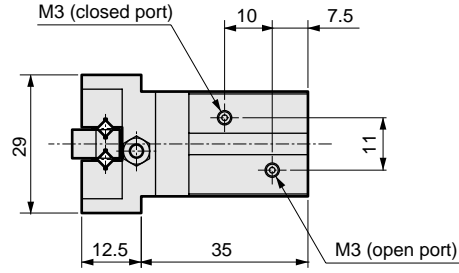

## Dimensions

RRC
GRC
RV3*
NHS
HR
LN
FH100
HAP
BSA2
BHA/BHG
LHA
LHAG
HKP
HLA/HLB
HLAG/HLBG
HEP
HCP
HMF
HMFB
HFP
HLC
HGP
FH500
HBL
HDL
HMD
HJL
<b>BHE</b>
CKG
CK
CKA
CKS
CKF
CKJ
CKL2
CKL2 -*HC
CKH2
CKLB2
NCK/ SCK/FCK
FJ
FK
Ending

- BHE-01CS (standard)
- BHE-01CS-D (with open angle adjustment mechanism)

- BHE-01CS-E (with close adjustment)
- BHE-01CS-DE (open and close adjustment)

- With switch

## Dimensions

- BHE-03CS (standard)
- BHE-03CS-D (with open adjustment)

- With switch

- BHE-03CS-E (with close adjustment)
- BHE-03CS-DE (open and close adjustment)

- With switch

RRC
GRC
RV3*
NHS
HR
LN
FH100
HAP
BSA2
BHA/BHG
LHA
LHAG
HKP
HLA/HLB
HLAG/HLBG
HEP
HCP
HMF
HMFb
HFP
HLC
HGP
FH500
HLB
HDL
HMD
HJL
<b>BHE</b>
CKG
CK
CKA
CKS
CKF
CKJ
CKL2
CKL2 *-HC
CKH2
CKLB2
NCK/SCK/FCK
FJ
FK
Ending
Centering hand
Hand