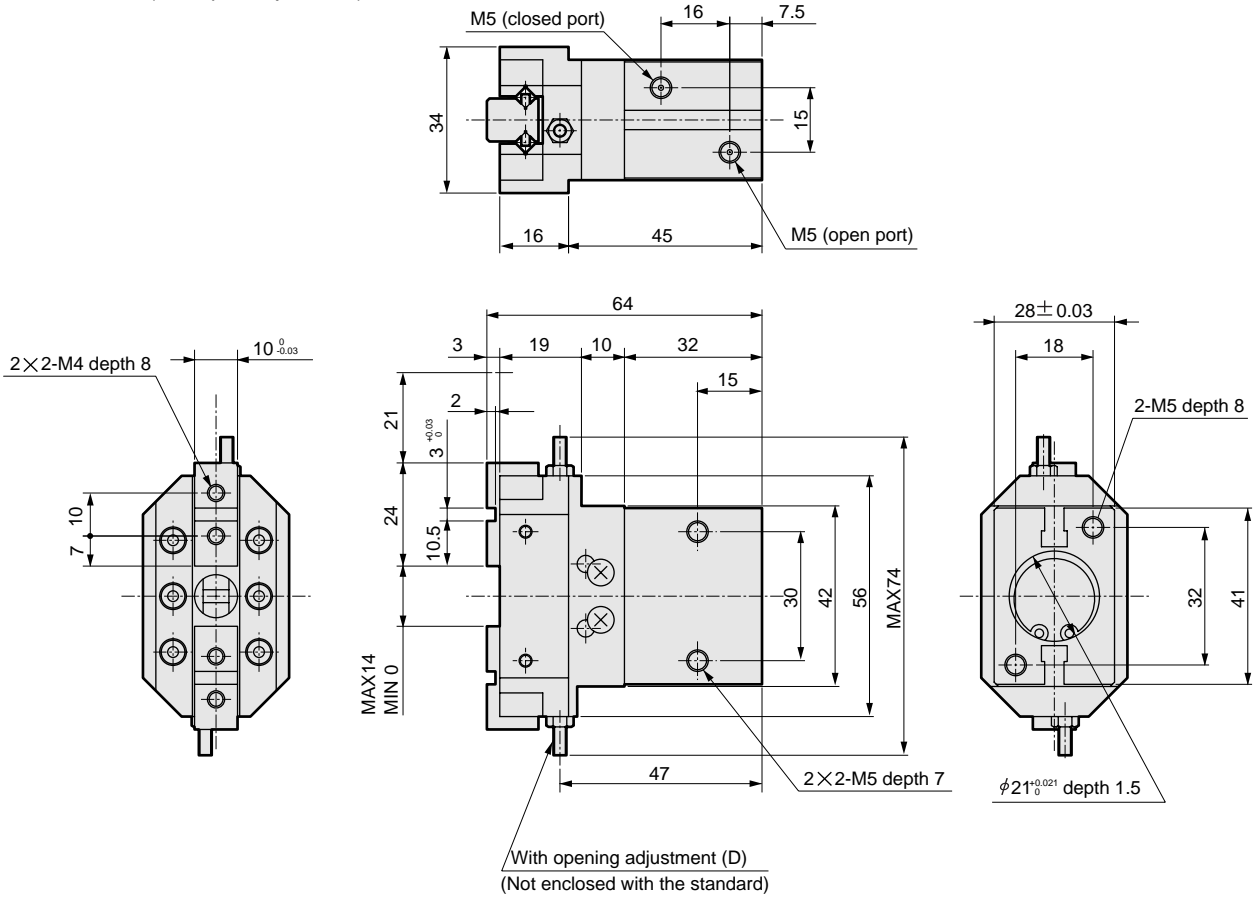

Dimensions

RRC
GRC
RV3*
NHS
HR
LN
FH100
HAP
BSA2
BHA/ BHG
LHA
LHAG
HKP
HLA/ HLB
HLAG/ HLBG
HEP
HCP
HMF
HMFB
HFP
HLC
HGP
FH500
HBL
HDL
HMD
HJL
BHE
CKG
CK
CKA
CKS
CKF
CKJ
CKL2
CKL2 -*-HC
CKH2
CKLB2
NCK/ SCK/FCK
FJ
FK
Ending

- BHE-04CS (standard)
- BHE-04CS-D (with open adjustment)