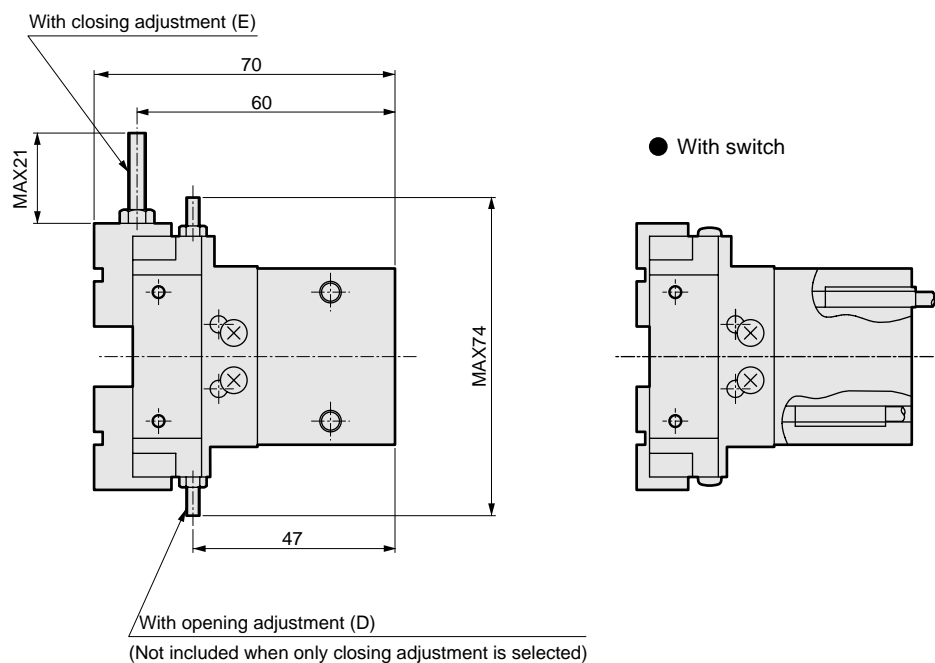

## Dimensions

- BHE-03CS (standard)
- BHE-03CS-D (with open adjustment)

- With switch

- BHE-03CS-E (with close adjustment)
- BHE-03CS-DE (open and close adjustment)

- With switch

RRC
GRC
RV3*
NHS
HR
LN
FH100
HAP
BSA2
BHA/BHG
LHA
LHAG
HKP
HLA/HLB
HLAG/HLBG
HEP
HCP
HMF
HMFb
HFP
HLC
HGP
FH500
HLB
HDL
HMD
HJL
<b>BHE</b>
CKG
CK
CKA
CKS
CKF
CKJ
CKL2
CKL2 *-HC
CKH2
CKLB2
NCK/SCK/FCK
FJ
FK
Ending
Centering hand
Hand

## Dimensions

RRC
GRC
RV3*
NHS
HR
LN
FH100
HAP
BSA2
BHA/ BHG
LHA
LHAG
HKP
HLA/ HLB
HLAG/ HLBG
HEP
HCP
HMF
HMFB
HFP
HLC
HGP
FH500
HBL
HDL
HMD
HJL
<b>BHE</b>
CKG
CK
CKA
CKS
CKF
CKJ
CKL2
CKL2 -*-HC
CKH2
CKLB2
NCK/ SCK/FCK
FJ
FK
Ending

- BHE-04CS (standard)
- BHE-04CS-D (with open adjustment)

- BHE-04CS-E (with close adjustment)
- BHE-04CS-DE (open and close adjustment)

## Dimensions

- BHE-05CS (standard)
- BHE-05CS-D (with open adjustment)

- BHE-05CS-E (with close adjustment)
- BHE-05CS-DE (open and close adjustment)

- With switch

RRC
GRC
RV3*
NHS
HR
LN
FH100
HAP
BSA2
BHA/BHG
LHA
LHAG
HKP
HLA/HLB
HLAG/HLBG
HEP
HCP
HMF
HMFB
HFP
HLC
HGP
FH500
HLB
HDL
HMD
HJL
<b>BHE</b>
CKG
CK
CKA
CKS
CKF
CKJ
CKL2
CKL2 *-HC
CKH2
CKLB2
NCK/SCK/FCK
FJ
FK
Ending
Centering hand
Hand