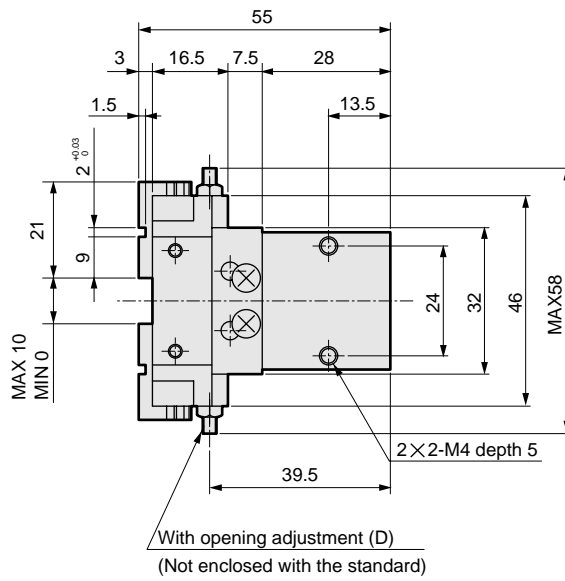

## Dimensions

RRC
GRC
RV3*
NHS
HR
LN
FH100
HAP
BSA2
BHA/BHG
LHA
LHAG
HKP
HLA/HLB
HLAG/HLBG
HEP
HCP
HMF
HMFB
HFP
HLC
HGP
FH500
HBL
HDL
HMD
HJL
<b>BHE</b>
CKG
CK
CKA
CKS
CKF
CKJ
CKL2
CKL2 -*HC
CKH2
CKLB2
NCK/ SCK/FCK
FJ
FK
Ending

- BHE-01CS (standard)
- BHE-01CS-D (with open angle adjustment mechanism)

- BHE-01CS-E (with close adjustment)
- BHE-01CS-DE (open and close adjustment)

- With switch

## Dimensions

- BHE-03CS (standard)
- BHE-03CS-D (with open adjustment)

- With switch

- BHE-03CS-E (with close adjustment)
- BHE-03CS-DE (open and close adjustment)

- With switch

RRC
GRC
RV3*
NHS
HR
LN
FH100
HAP
BSA2
BHA/BHG
LHA
LHAG
HKP
HLA/HLB
HLAG/HLBG
HEP
HCP
HMF
HMFb
HFP
HLC
HGP
FH500
HLB
HDL
HMD
HJL
<b>BHE</b>
CKG
CK
CKA
CKS
CKF
CKJ
CKL2
CKL2 *-HC
CKH2
CKLB2
NCK/SCK/FCK
FJ
FK
Ending
Centering hand
Hand

## Dimensions

RRC
GRC
RV3*
NHS
HR
LN
FH100
HAP
BSA2
BHA/ BHG
LHA
LHAG
HKP
HLA/ HLB
HLAG/ HLBG
HEP
HCP
HMF
HMFB
HFP
HLC
HGP
FH500
HBL
HDL
HMD
HJL
<b>BHE</b>
CKG
CK
CKA
CKS
CKF
CKJ
CKL2
CKL2 -*-HC
CKH2
CKLB2
NCK/ SCK/FCK
FJ
FK
Ending