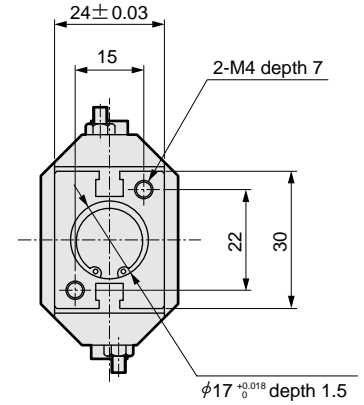

- BHE-01CS (standard)
- BHE-01CS-D (with open angle adjustment mechanism)

- BHE-01CS-E (with close adjustment)
- BHE-01CS-DE (open and close adjustment)

- With switch

## Dimensions

- BHE-03CS (standard)
- BHE-03CS-D (with open adjustment)

- With switch

- BHE-03CS-E (with close adjustment)
- BHE-03CS-DE (open and close adjustment)

- With switch

RRC
GRC
RV3*
NHS
HR
LN
FH100
HAP
BSA2
BHA/BHG
LHA
LHAG
HKP
HLA/HLB
HLAG/HLBG
HEP
HCP
HMF
HMFb
HFP
HLC
HGP
FH500
HLB
HDL
HMD
HJL
<b>BHE</b>
CKG
CK
CKA
CKS
CKF
CKJ
CKL2
CKL2 *-HC
CKH2
CKLB2
NCK/SCK/FCK
FJ
FK
Ending
Centering hand
Hand

## Dimensions

RRC
GRC
RV3*
NHS
HR
LN
FH100
HAP
BSA2
BHA/ BHG
LHA
LHAG
HKP
HLA/ HLB
HLAG/ HLBG
HEP
HCP
HMF
HMFB
HFP
HLC
HGP
FH500
HBL
HDL
HMD
HJL
<b>BHE</b>
CKG
CK
CKA
CKS
CKF
CKJ
CKL2
CKL2 -*-HC
CKH2
CKLB2
NCK/ SCK/FCK
FJ
FK
Ending

## Dimensions

- BHE-05CS (standard)
- BHE-05CS-D (with open adjustment)

- BHE-05CS-E (with close adjustment)
- BHE-05CS-DE (open and close adjustment)

- With switch

RRC
GRC
RV3*
NHS
HR
LN
FH100
HAP
BSA2
BHA/BHG
LHA
LHAG
HKP
HLA/HLB
HLAG/HLBG
HEP
HCP
HMF
HMFB
HFP
HLC
HGP
FH500
HLB
HDL
HMD
HJL
<b>BHE</b>
CKG
CK
CKA
CKS
CKF
CKJ
CKL2
CKL2 *-HC
CKH2
CKLB2
NCK/SCK/FCK
FJ
FK
Ending
Centering hand
Hand