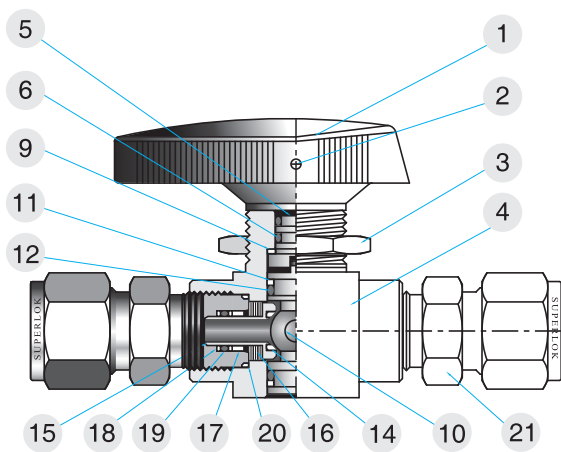

## Introduction

SUPERLOK High Pressure Ball Valves provide reliable shut-off or switching functions. The upper and lower trunnion bearings enhance the resistance of the trunnions against seizure, and increase the valve life in extreme applications. The compact and rugged design employs spring-loaded seats for high cycle life and low operating torques at pressures up to 10,000psig (689bar).

## Features

- PEEK trunnion bearings for longer cycle life
- Two-way and three way designs
- Blow-out resistant two-piece ball/stem
- Low operating torque
- Panel mountable to 9.7mm thickness
- Handle indicates direction of flow
- Positive handle stops
- 100% factory tested
- Compact, maximum flow design

## Specifications

- **Pressure rating** : 10,000psig(689bar) with PEEK Seats  
: 6,000psig(414bar) with PCTFE Seats
- **Temperature rating** : 0°F to 450°F(-17°C to 232°C)
- **Body material** : Stainless steel
- **Body configurations** : Two-way and three-way
- **Port connections** : 1/8" to 1/2" and 6mm to 12mm  
Variety of end connection

Component	BT Series (6,000psig)		BTH Series (10,000psig)	
	2-Way	3-Way	2-Way	3-Way
	Material Grade/ASTM Specification		Material Grade/ASTM Specification	
1 Handle	Phenolic with brass insert		Phenolic with brass insert	
2 Set screw	Stainless steel		Stainless steel	
3 Panel nut	SS316/A276		SS316/A276	
4 Body	SS316/A479		SS316/A479	
5 Stem	SS316/A276		SS316/A276	
6 Stem O-ring	Viton		Viton	
7 Stem backup ring 1	-	PEEK	PEEK	
8 Stem backup ring 2	-	PTFE	PTFE	
9 Stem bearing	PEEK		PEEK	
10 Trunnion ball	SS316/A276		SS316/A276	
11 Trunnion backup ring	R-PTFE	-	-	
12 Trunnion O-ring	Viton	-	-	
13 Trunnion bearing	-	PEEK	-	
14 Ball seal	PCTFE / PTFE / PEEK		PEEK	
15 Seal retainer	SS316/A276		SS316/A276	
16 Seal spring	Stainless steel		Stainless steel	
17 Seal guide	SS316/A276		SS316/A276	
18 Retainer backup ring	R-PTFE		R-PTFE	
19 Retainer o-ring	Viton		Viton	
20 Connection seal	PTFE		PTFE	
21 End Connection	SS316/A479		SS316/A479	