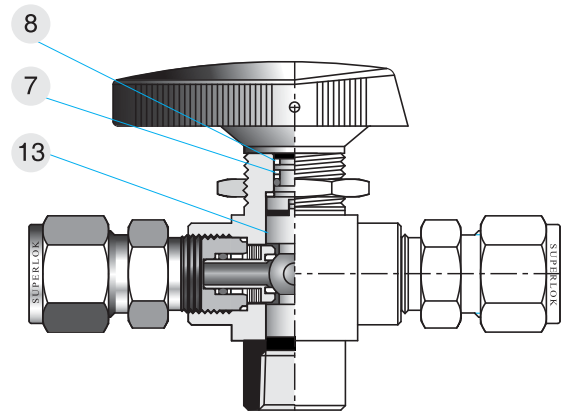

## Introduction

SUPERLOK High Pressure Ball Valves provide reliable shut-off or switching functions. The upper and lower trunnion bearings enhance the resistance of the trunnions against seizure, and increase the valve life in extreme applications. The compact and rugged design employs spring-loaded seats for high cycle life and low operating torques at pressures up to 10,000psig (689bar).

## Features

- PEEK trunnion bearings for longer cycle life
- Two-way and three way designs
- Blow-out resistant two-piece ball/stem
- Low operating torque
- Panel mountable to 9.7mm thickness
- Handle indicates direction of flow
- Positive handle stops
- 100% factory tested
- Compact, maximum flow design

## Specifications

- **Pressure rating** : 10,000psig(689bar) with PEEK Seats  
: 6,000psig(414bar) with PCTFE Seats
- **Temperature rating** : 0°F to 450°F(-17°C to 232°C)
- **Body material** : Stainless steel
- **Body configurations** : Two-way and three-way
- **Port connections** : 1/8" to 1/2" and 6mm to 12mm  
Variety of end connection

Component	BT Series (6,000psig)		BTH Series (10,000psig)	
	2-Way	3-Way	2-Way	3-Way
	Material Grade/ASTM Specification		Material Grade/ASTM Specification	
1 Handle	Phenolic with brass insert		Phenolic with brass insert	
2 Set screw	Stainless steel		Stainless steel	
3 Panel nut	SS316/A276		SS316/A276	
4 Body	SS316/A479		SS316/A479	
5 Stem	SS316/A276		SS316/A276	
6 Stem O-ring	Viton		Viton	
7 Stem backup ring 1	-	PEEK	PEEK	
8 Stem backup ring 2	-	PTFE	PTFE	
9 Stem bearing	PEEK		PEEK	
10 Trunnion ball	SS316/A276		SS316/A276	
11 Trunnion backup ring	R-PTFE	-	-	
12 Trunnion O-ring	Viton	-	-	
13 Trunnion bearing	-	PEEK	-	
14 Ball seal	PCTFE / PTFE / PEEK		PEEK	
15 Seal retainer	SS316/A276		SS316/A276	
16 Seal spring	Stainless steel		Stainless steel	
17 Seal guide	SS316/A276		SS316/A276	
18 Retainer backup ring	R-PTFE		R-PTFE	
19 Retainer o-ring	Viton		Viton	
20 Connection seal	PTFE		PTFE	
21 End Connection	SS316/A479		SS316/A479	