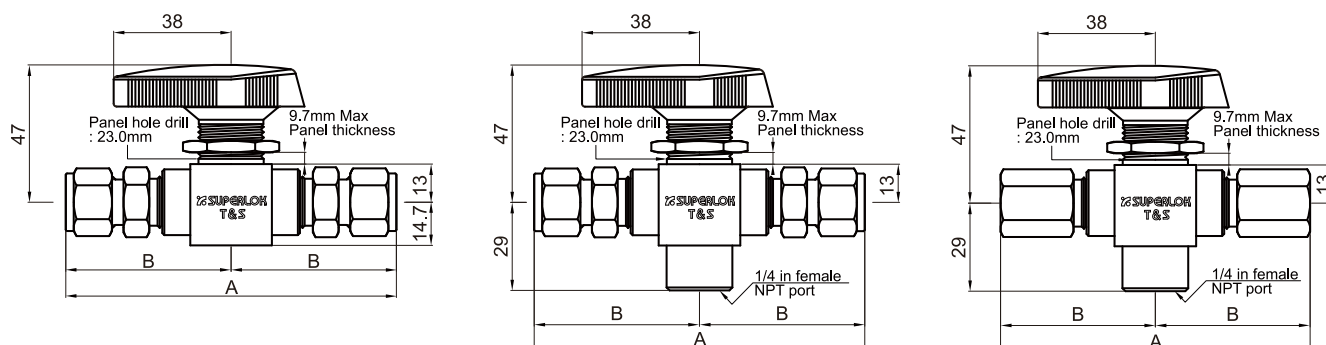

## Features

- PEEK trunnion bearings for longer cycle life
- Two-way and three way designs
- Blow-out resistant two-piece ball/stem
- Low operating torque
- Panel mountable to 9.7mm thickness
- Handle indicates direction of flow
- Positive handle stops
- 100% factory tested
- Compact, maximum flow design

## Specifications

- **Pressure rating** : 10,000psig(689bar) with PEEK Seats  
: 6,000psig(414bar) with PCTFE Seats
- **Temperature rating** : 0°F to 450°F(-17°C to 232°C)
- **Body material** : Stainless steel
- **Body configurations** : Two-way and three-way
- **Port connections** : 1/8" to 1/2" and 6mm to 12mm  
Variety of end connection

Component	BT Series (6,000psig)		BTH Series (10,000psig)	
	2-Way	3-Way	2-Way	3-Way
	Material Grade/ASTM Specification		Material Grade/ASTM Specification	
1 Handle	Phenolic with brass insert		Phenolic with brass insert	
2 Set screw	Stainless steel		Stainless steel	
3 Panel nut	SS316/A276		SS316/A276	
4 Body	SS316/A479		SS316/A479	
5 Stem	SS316/A276		SS316/A276	
6 Stem O-ring	Viton		Viton	
7 Stem backup ring 1	-	PEEK	PEEK	
8 Stem backup ring 2	-	PTFE	PTFE	
9 Stem bearing	PEEK		PEEK	
10 Trunnion ball	SS316/A276		SS316/A276	
11 Trunnion backup ring	R-PTFE	-	-	
12 Trunnion O-ring	Viton	-	-	
13 Trunnion bearing	-	PEEK	-	
14 Ball seal	PCTFE / PTFE / PEEK		PEEK	
15 Seal retainer	SS316/A276		SS316/A276	
16 Seal spring	Stainless steel		Stainless steel	
17 Seal guide	SS316/A276		SS316/A276	
18 Retainer backup ring	R-PTFE		R-PTFE	
19 Retainer o-ring	Viton		Viton	
20 Connection seal	PTFE		PTFE	
21 End Connection	SS316/A479		SS316/A479	